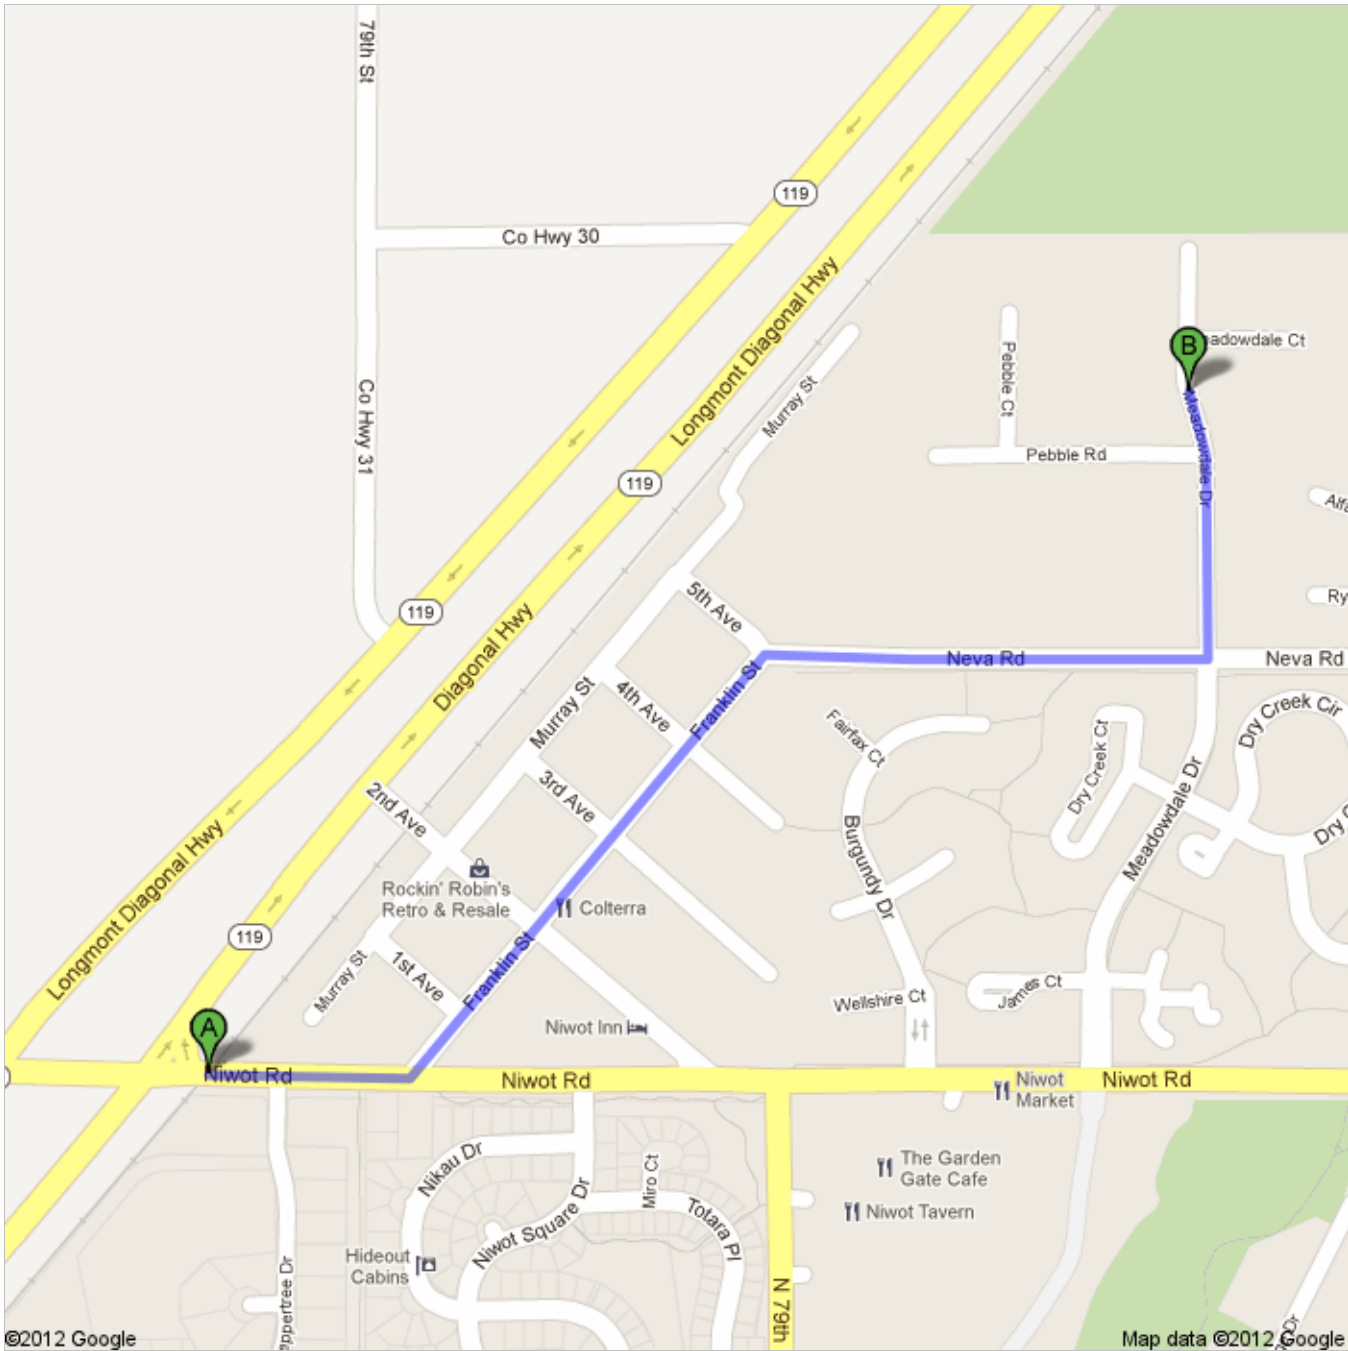

Directions to 7322 Meadowdale Dr, Niwot, CO 80503  
0.9 mi – about 16 mins

Walking directions are in beta.  
Use caution – This route may be missing sidewalks or pedestrian paths.

 7500 Niwot Rd, Niwot, CO 80503

- 
- |  |  |                           |
|--|--|---------------------------|
|  | 1. Head <b>east</b> on <b>Niwot Rd</b> toward <b>Peppertree Dr</b><br>About 2 mins         | go 0.1 mi<br>total 0.1 mi |
|  | 2. Turn left onto <b>Franklin St</b><br>About 6 mins                                       | go 0.3 mi<br>total 0.4 mi |
|  | 3. Turn right onto <b>Neva Rd</b><br>About 5 mins  | go 0.3 mi<br>total 0.7 mi |
|  | 4. Turn left onto <b>Meadowdale Dr</b><br>Destination will be on the right<br>About 3 mins | go 0.2 mi<br>total 0.9 mi |

 7322 Meadowdale Dr, Niwot, CO 80503

---

These directions are for planning purposes only. You may find that construction projects, traffic, weather, or other events may cause conditions to differ from the map results, and you should plan your route accordingly. You must obey all signs or notices regarding your route.