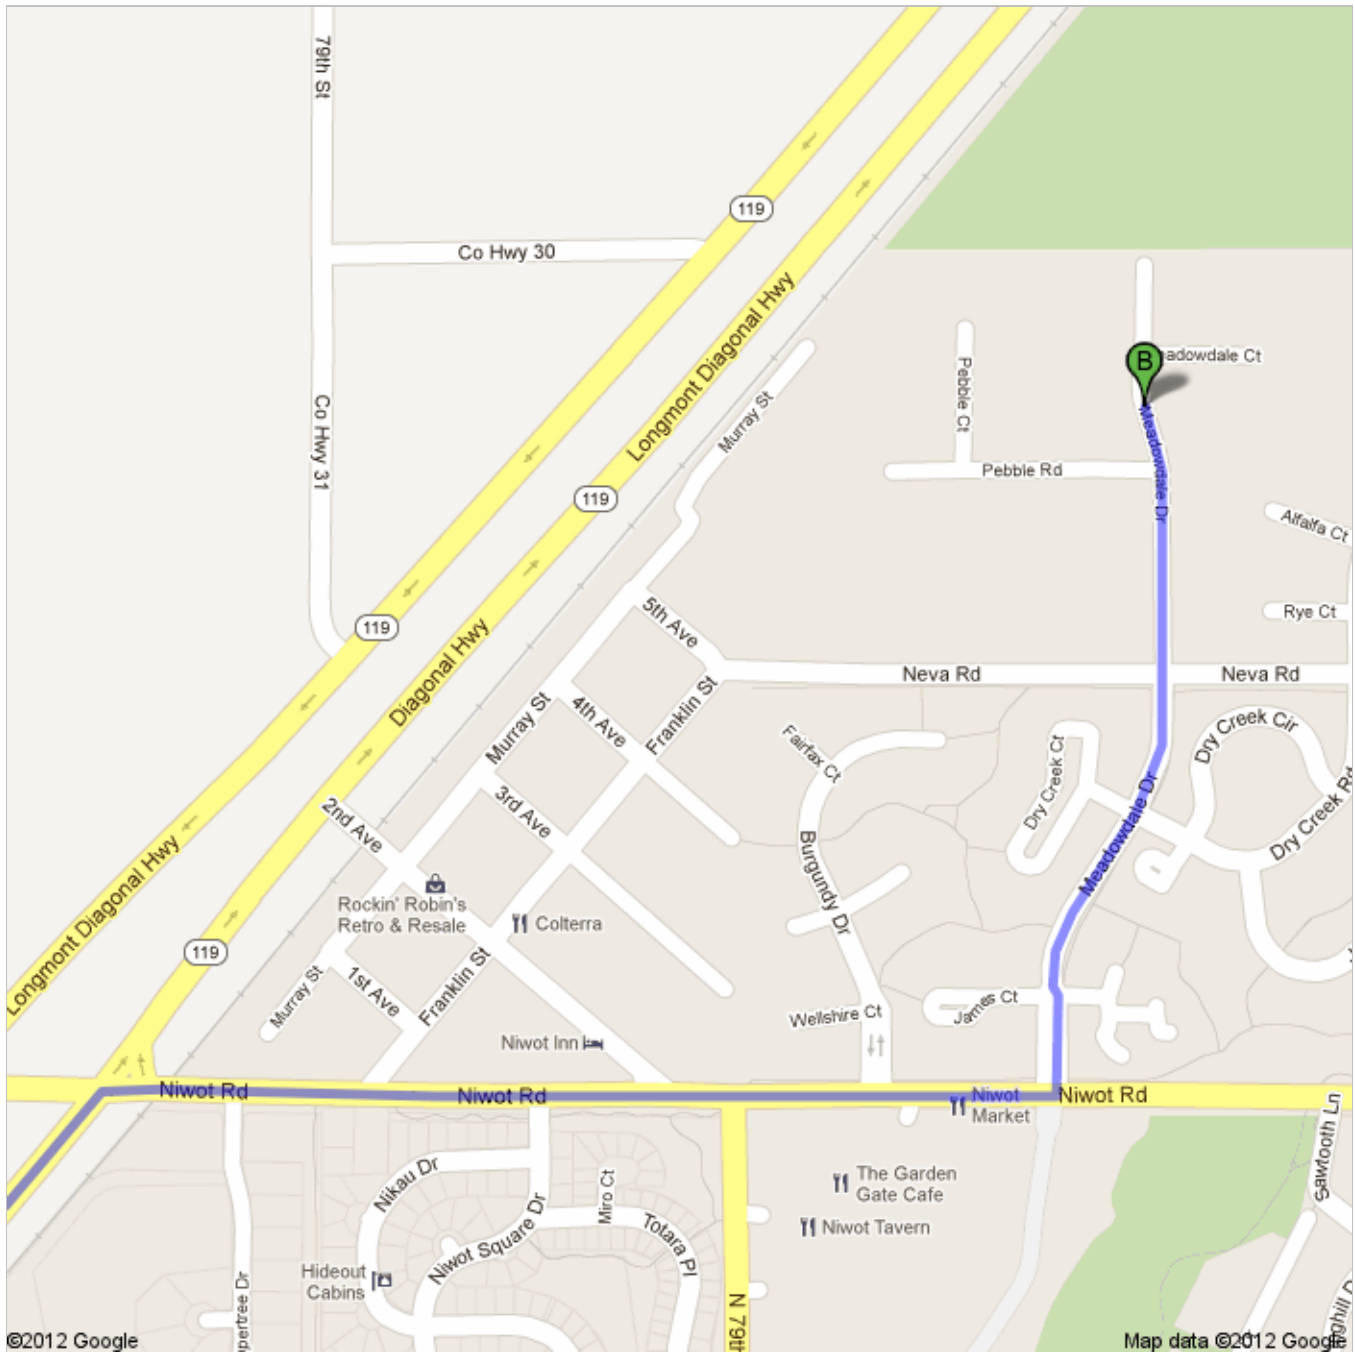

Directions to 7322 Meadowdale Dr, Niwot, CO 80503
10.0 mi – about 20 mins

A 1050 Walnut St, Boulder, CO 80302

1. Head **east** on **Walnut St** toward **11th St** go 499 ft
total 499 ft

 2. Take the 2nd right onto **Broadway** go 394 ft
total 0.2 mi

 3. Turn left onto **CO-119/Canyon Blvd** (signs for **Colorado 93 S**) go 1.1 mi
About 3 mins total 1.3 mi

 4. Turn left onto **CO-119/US-36 W/28th St/Denver Boulder Turnpike** go 1.3 mi
About 4 mins total 2.6 mi

 5. Turn right onto **CO-119/Diagonal Hwy/Longmont Diagonal Hwy** go 1.2 mi
About 2 mins total 3.8 mi

 6. Take the ramp onto **CO-119/Diagonal Hwy/Foothills Pkwy/Longmont Diagonal Hwy** go 5.3 mi
Continue to follow CO-119/Diagonal Hwy/Longmont Diagonal Hwy total 9.1 mi
About 7 mins

 7. Turn right onto **Niwot Rd** go 0.6 mi
About 1 min total 9.6 mi

 8. Turn left onto **Meadowdale Dr** go 0.4 mi
Destination will be on the right total 10.0 mi
About 2 mins

B 7322 Meadowdale Dr, Niwot, CO 80503